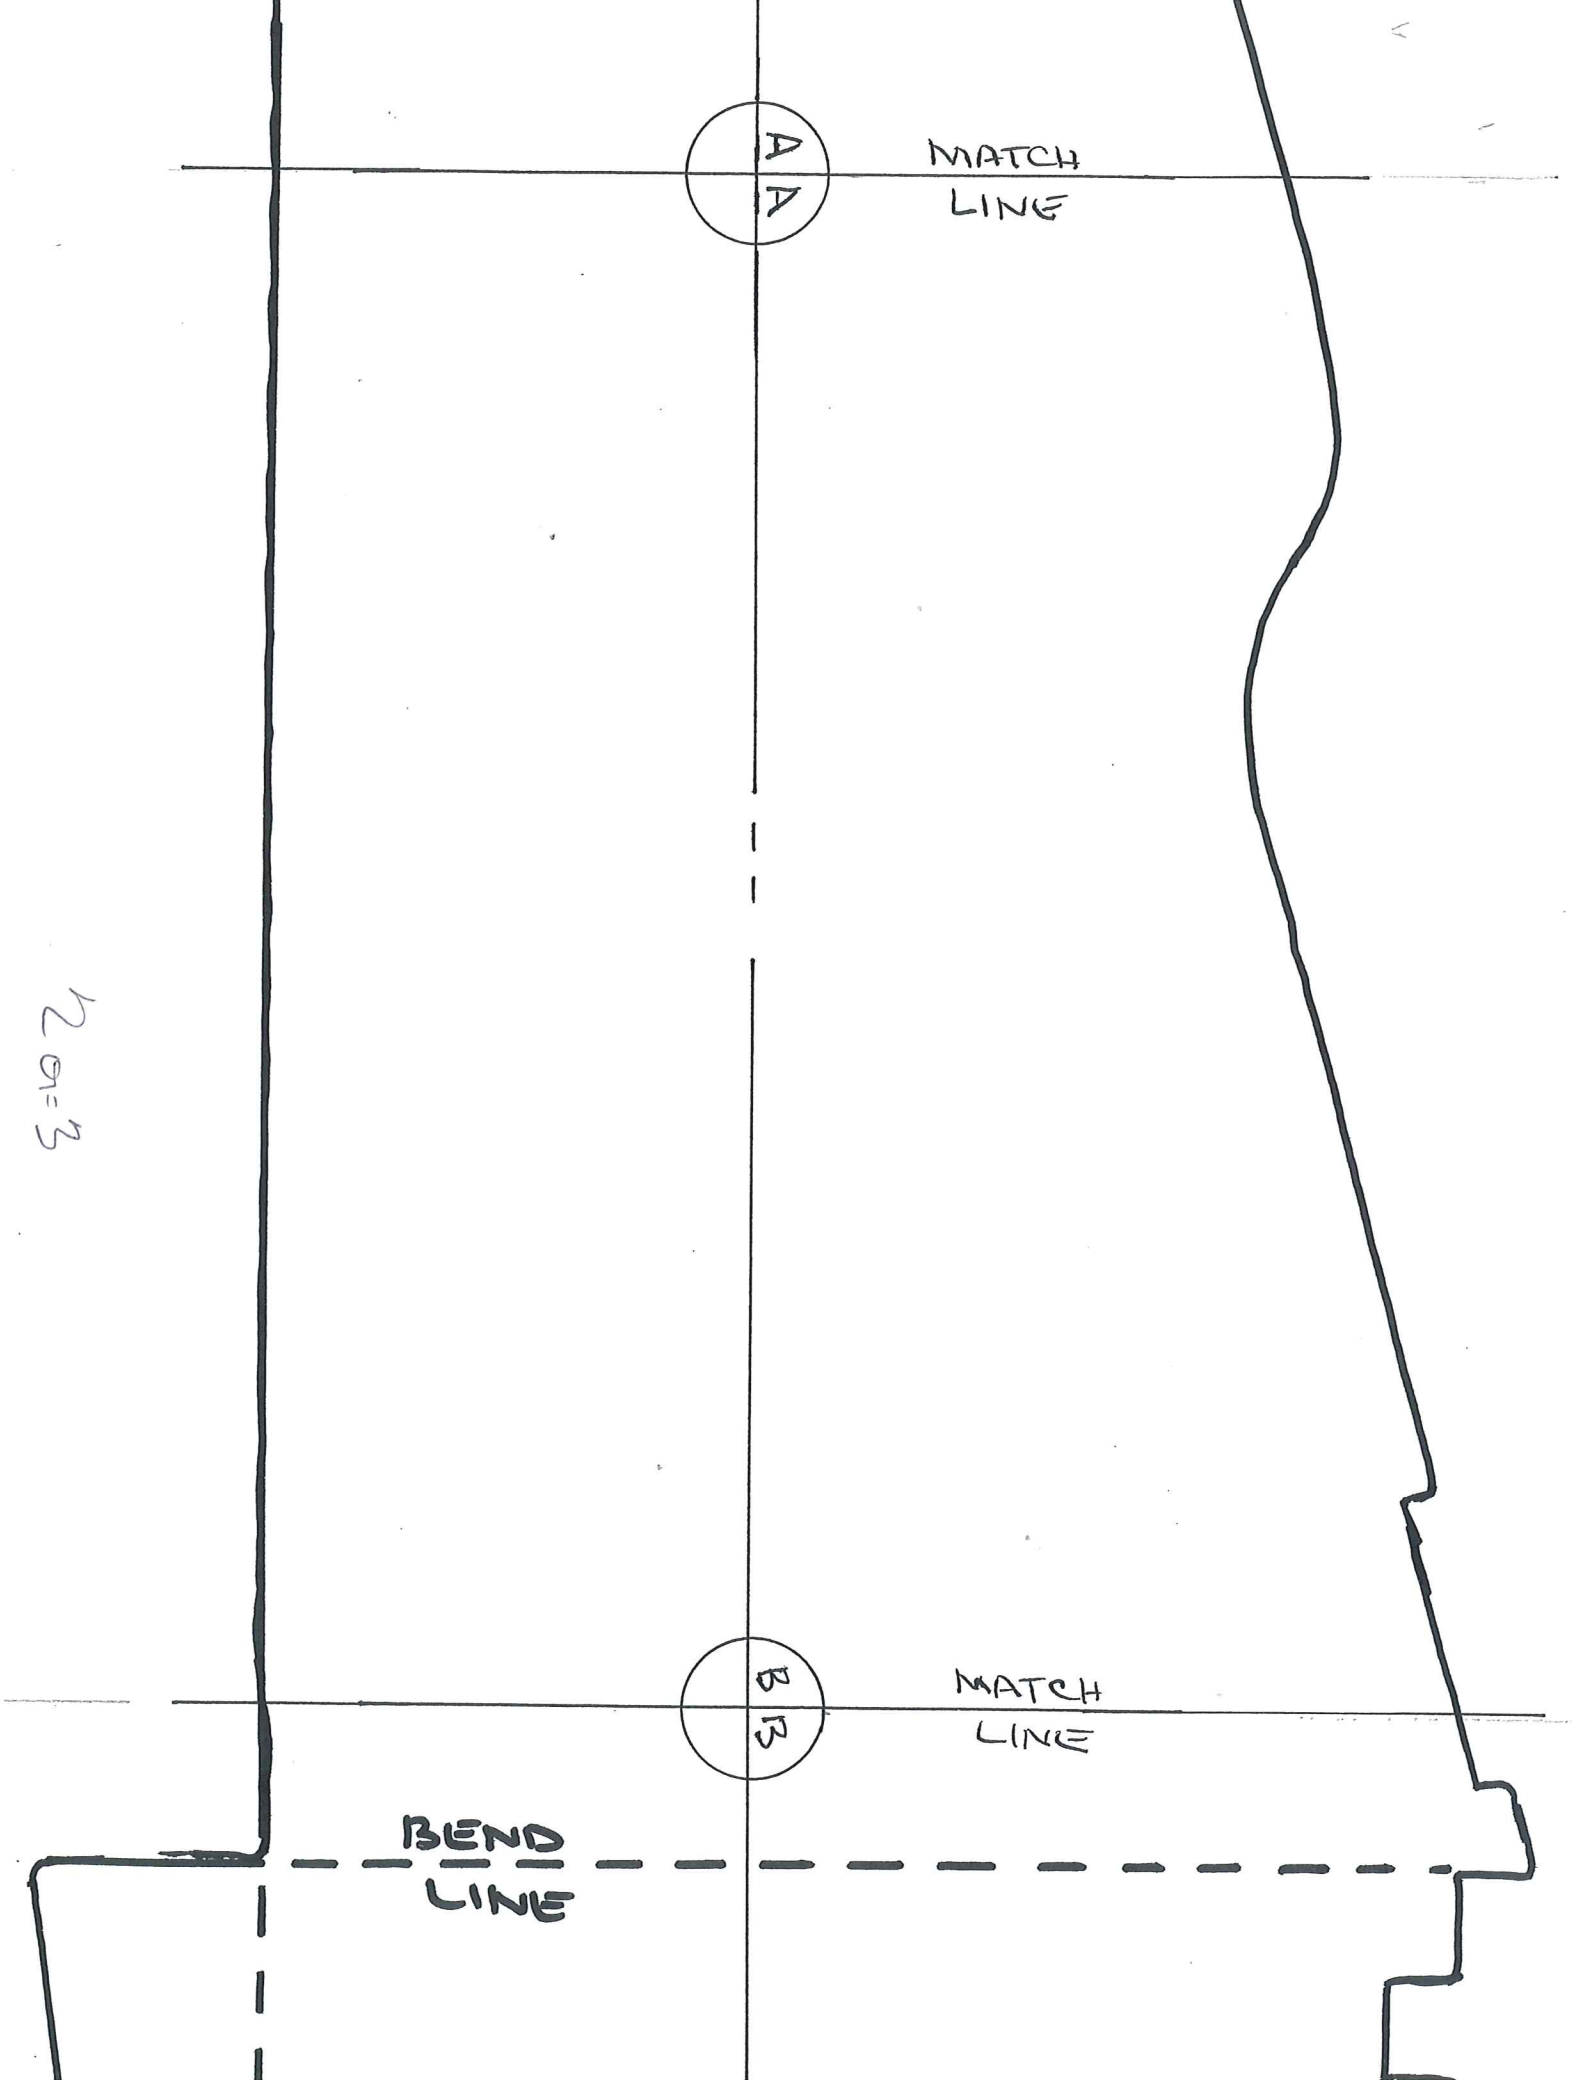

B-BODY (IMPALA) HEAD LIGHT COVER TEMPLATE - OVERALL SKETCH

SEE THREE 'FULL-SIZE' (8 1/2" X 11") TEMPLATES FOR ACTUAL SIZE PIECE.

1013

A
A

MATCH
LINE

13 U=3