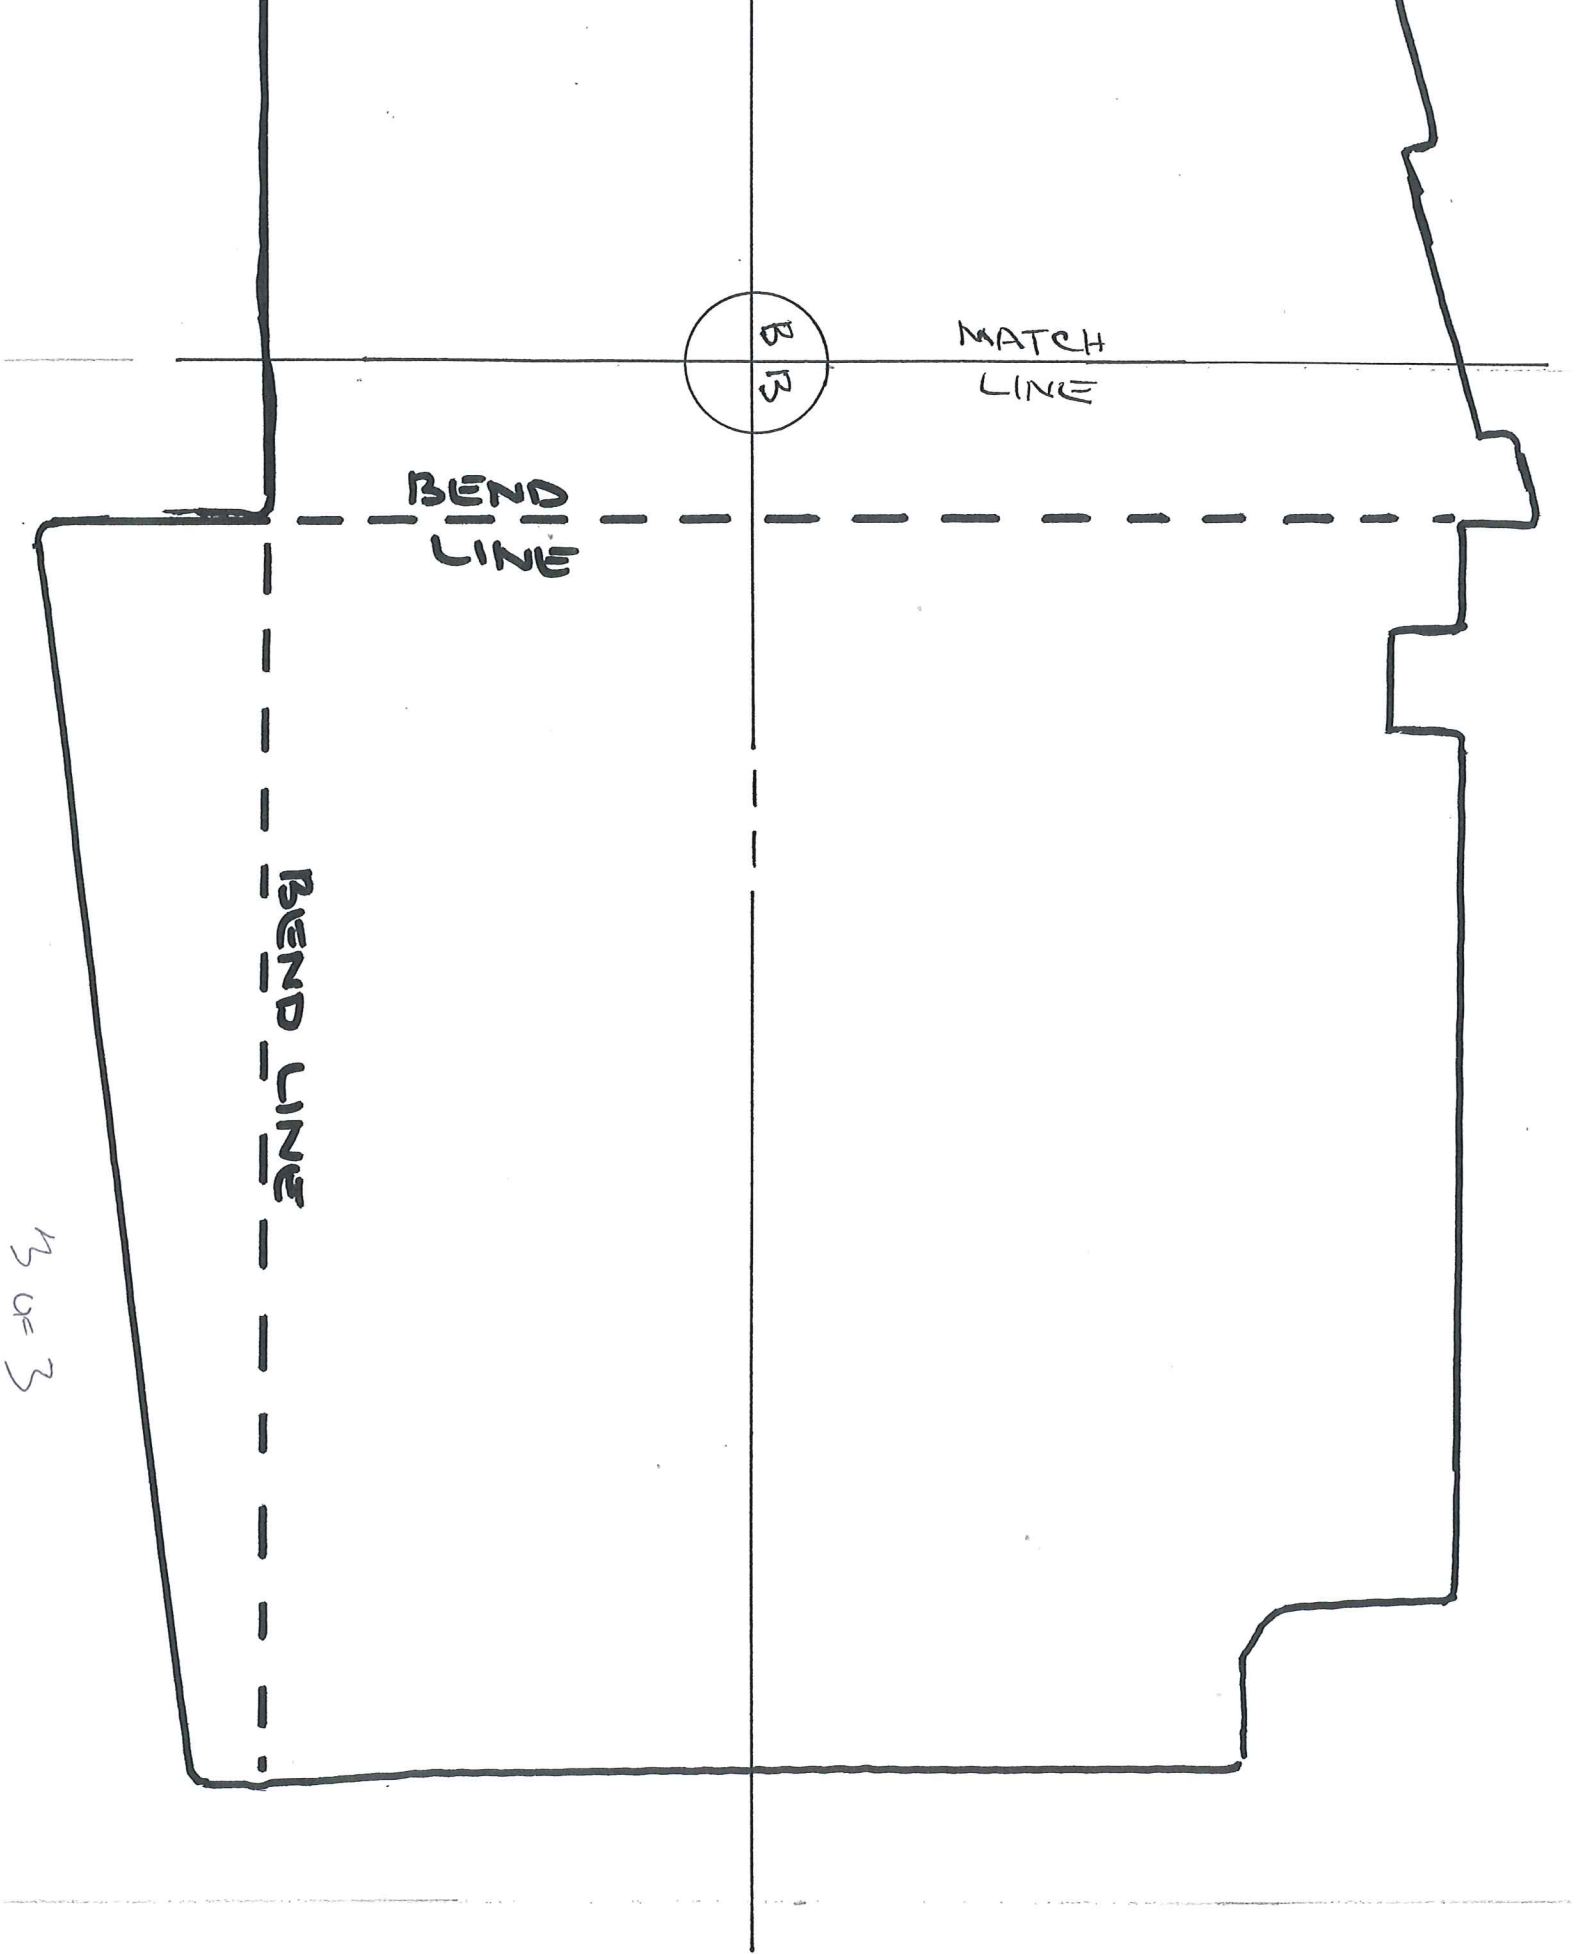

B-BODY (IMPALA) HEAD LIGHT COVER TEMPLATE - OVERALL SKETCH

SEE THREE 'FULL-SIZE' (8 1/2" X 11") TEMPLATES FOR ACTUAL SIZE PIECE.

1013

A
A

MATCH
LINE

13 U=3